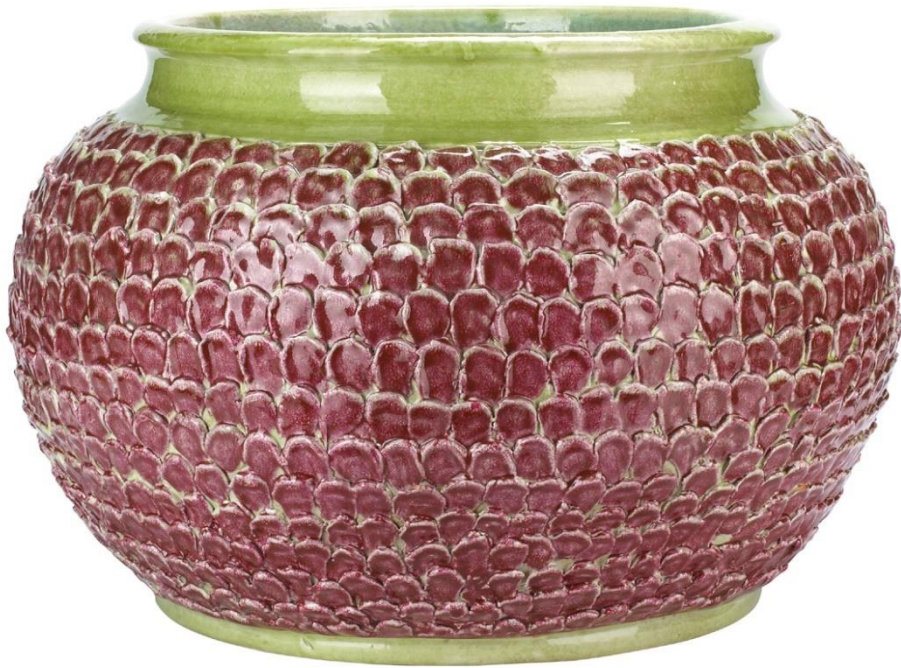

RICHARD TAYLOR DESIGNS

Carciofo Cachepot

Aubergine – ACC/CAR/CACH/AUB

OTHER FINISHES

N/A

DIAMETER

35cm

HEIGHT

29cm

MATERIAL

Ceramic

Dimensions are provided as a guide. All Richard Taylor Designs items are hand-made, and variations can occur in some products. Many Richard Taylor Designs items may be customised. Products can be scaled up or down to suit a particular location and custom finishes are available. Please visit the Bespoke page on our website or contact us to discuss this service.