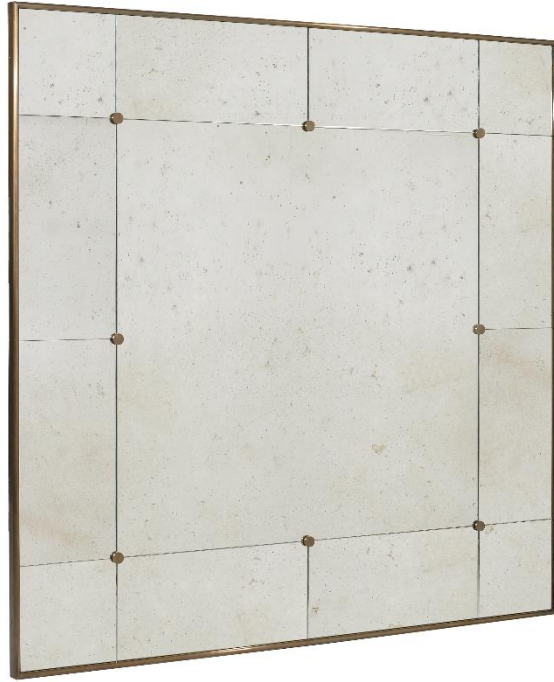

RICHARD TAYLOR DESIGNS

Vintage 3 Mirror

Antique Brass with Antique Mirror – MIR/V3/SQU1/AB/AM

OTHER FINISHES

Antique Brass with Plain Mirror – MIR/V3/SQU1/AB/PM

Nickel with Antique Mirror – MIR/V3/SQU1/N/AM

Nickel with Plain Mirror – MIR/V3/SQU1/N/PM

HEIGHT

120cm

WIDTH

120cm

MATERIAL

Brass and glass

Dimensions are provided as a guide. All Richard Taylor Designs items are hand-made, and variations can occur in some products.